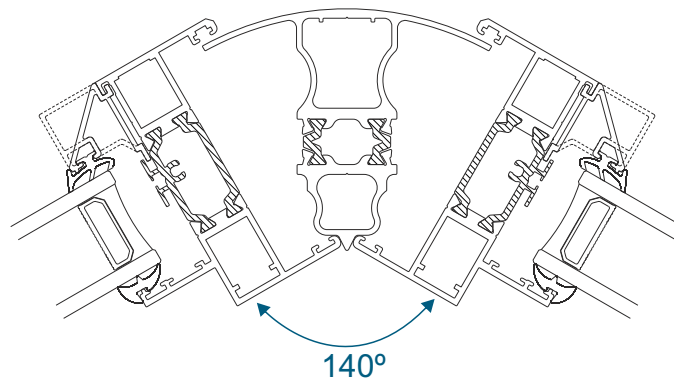

Bay Poles

AW716 - 120° to 140° Pole For 70mm Frames