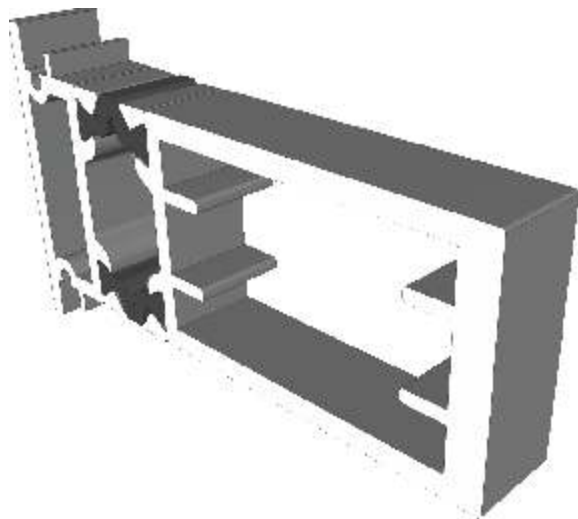

AW706 - 26mm Coupler For 58mm Frame