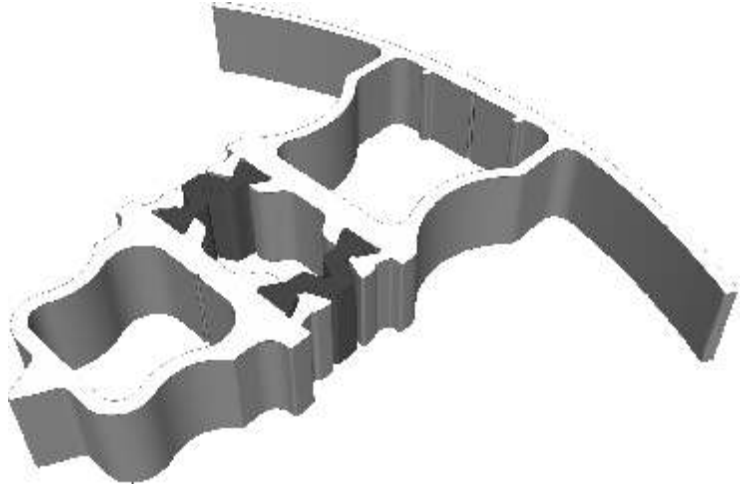

# Bay Poles

AW718 - 160° to 180° For 70mm Frame

AW717 - 140° to 160° For 70mm Frame

# Bay Poles

AW716 - 120° to 140° For 70mm Frame

AW715 - 100° to 120° For 70mm Frame