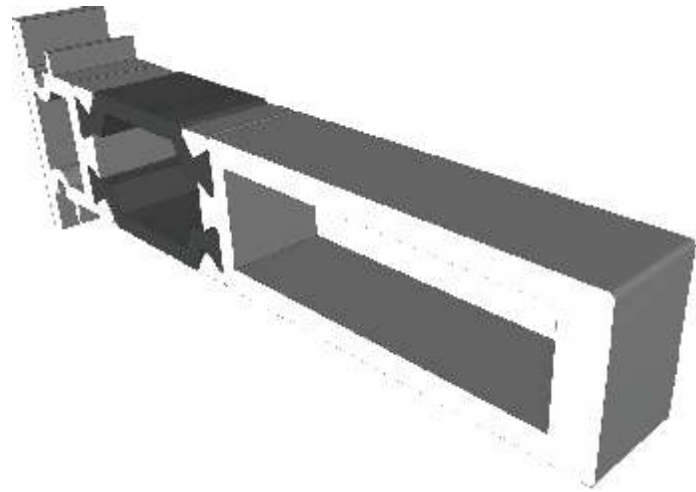

Couplers

AW702 - 15mm Coupler For 70mm Frame