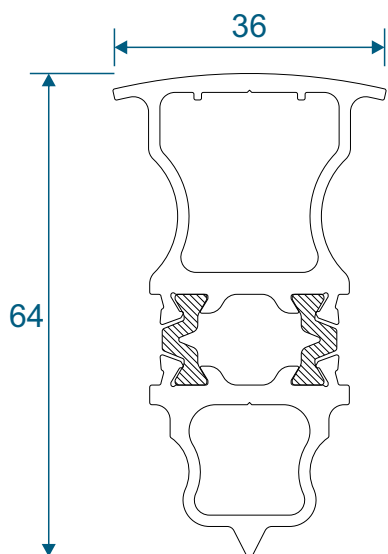

# Circular Bay Poles

## AW712 - 60mm Circular Pole

# Bay Poles

AW718 - 160° to 180° For 70mm Frame

AW717 - 140° to 160° For 70mm Frame