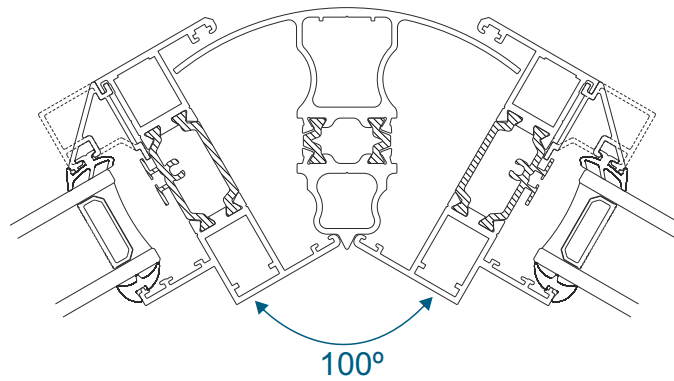

AW715 - 100° to 120° Pole For 70mm Frames