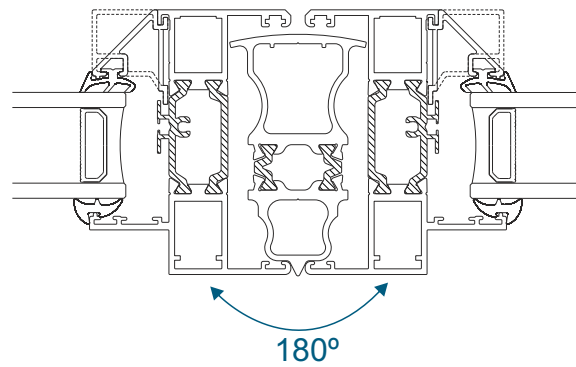

Bay Poles

AW718 - 160° to 180° Pole For 70mm Frames