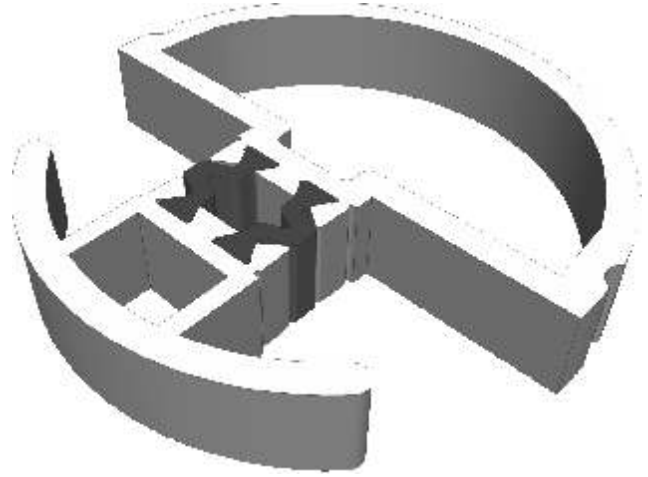

Circular Bay Poles

AW712 - 60mm Circular Pole