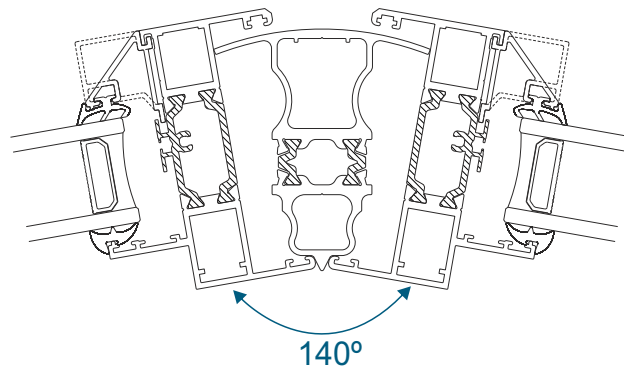

AW717 - 140° to 160° Pole For 70mm Frames