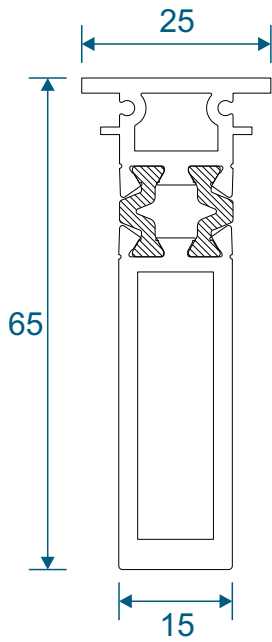

Couplers

AW703 - 15mm Coupler For 58mm Frame