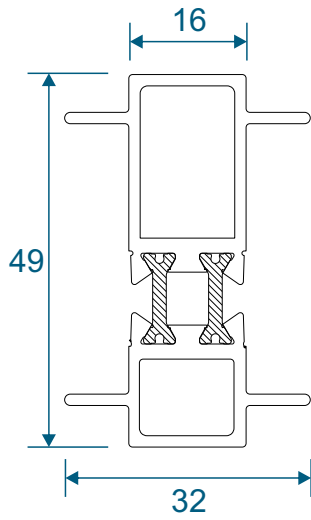

Couplers

AW710 - Hidden Coupler For 58mm Frame