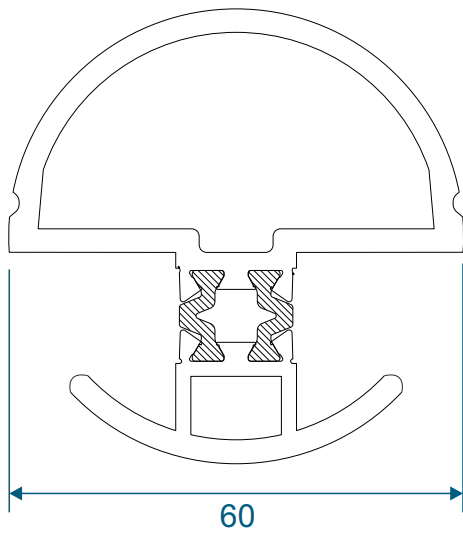

Circular Bay Poles

AW712 - 60mm Circular Pole