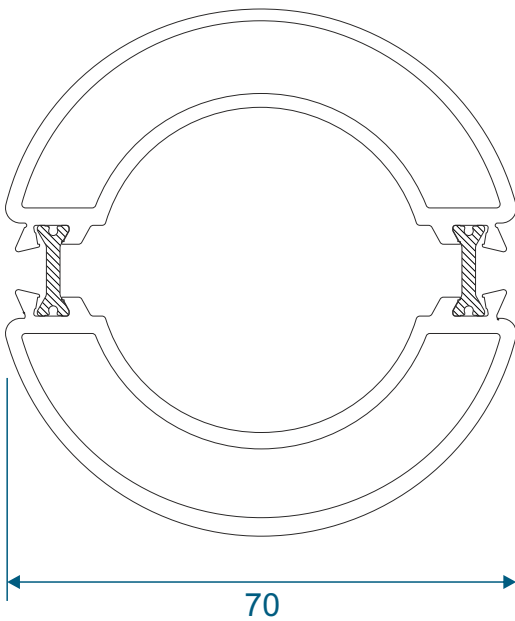

AW722 - 70mm Circular Pole