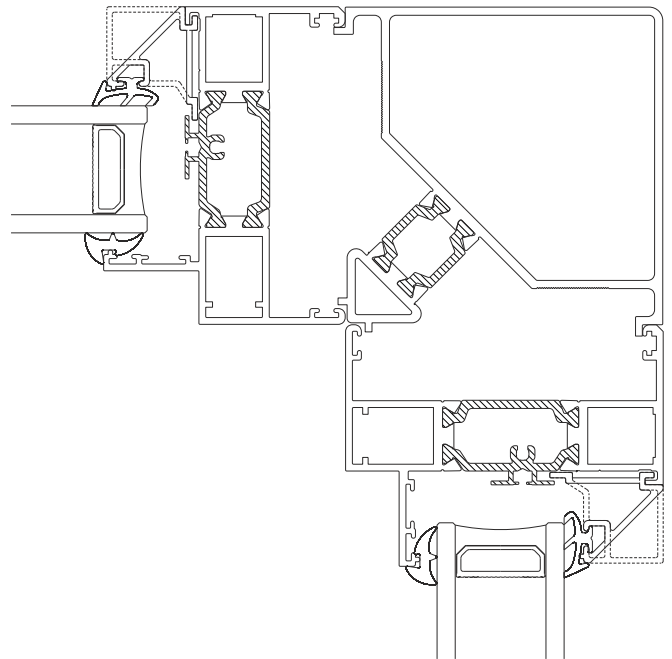

# 90° Corner Posts

58mm Corner Post With AW604 Frame

58mm Corner Post With AW605 Frame

70mm Corner Post With AW600 Frame

70mm Corner Post With AW622 Frame