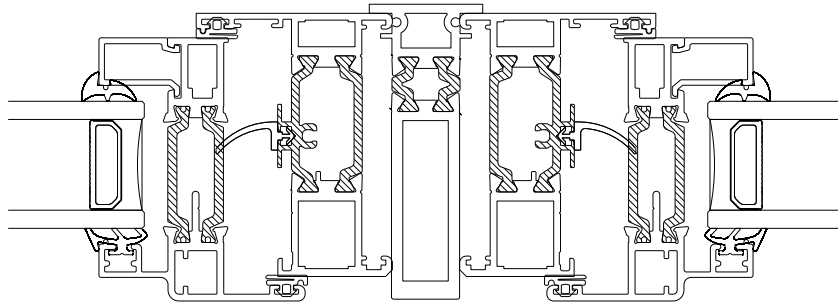

Couplers

AW703 - 15mm Coupler For 58mm Frames