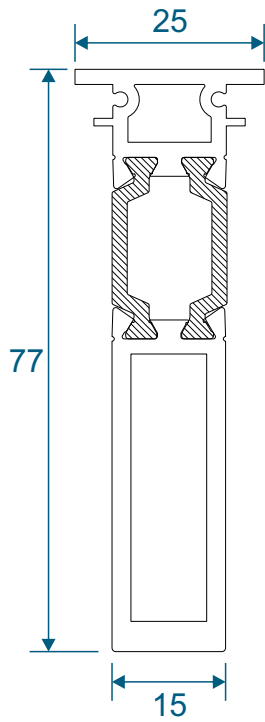

Couplers

AW702 - 15mm Coupler For 70mm Frame