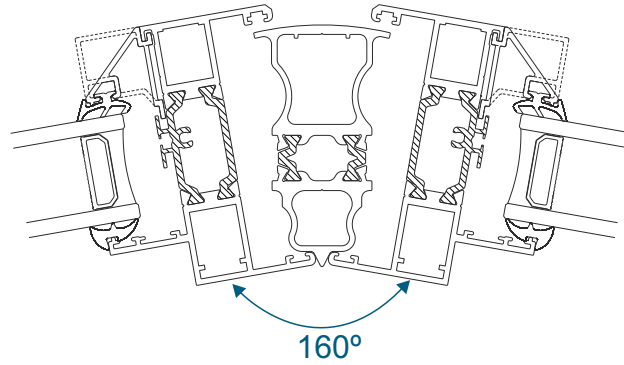

Bay Poles

AW718 - 160° to 180° Pole For 70mm Frames