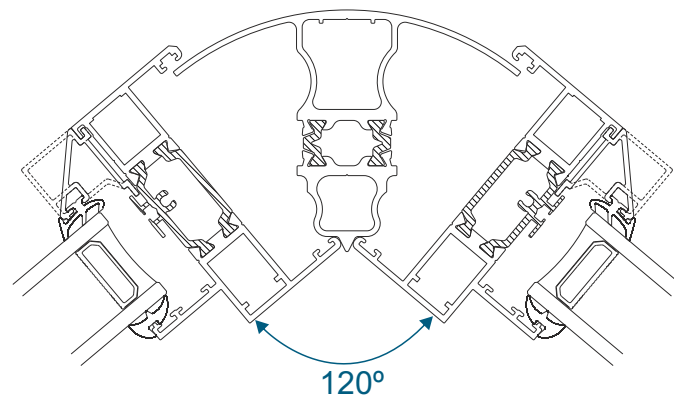

AW715 - 100° to 120° Pole For 70mm Frames