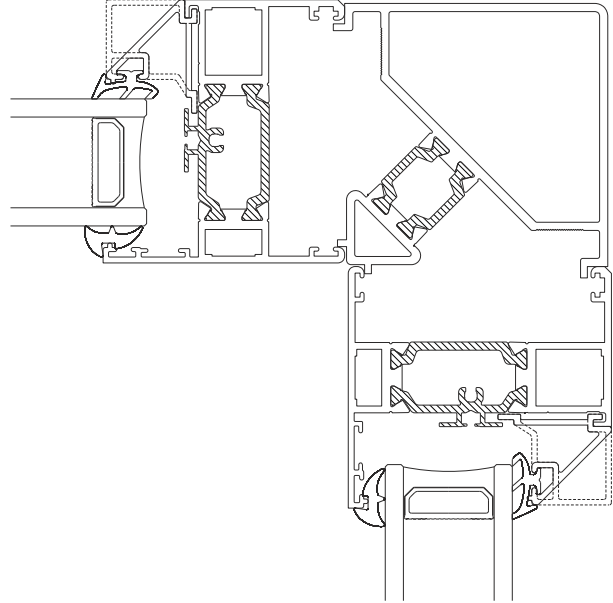

58mm Corner Post With AW605 Frame