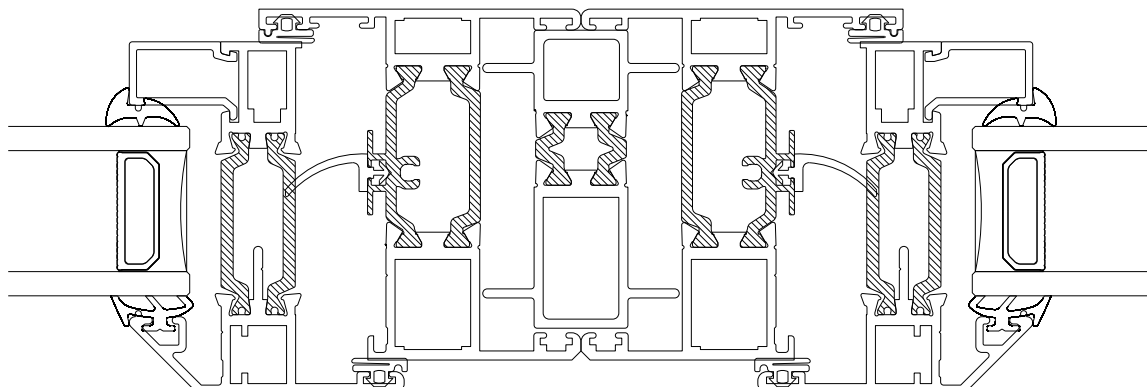

Hidden Couplers

AW710 - Hidden Coupler For 58mm Frames