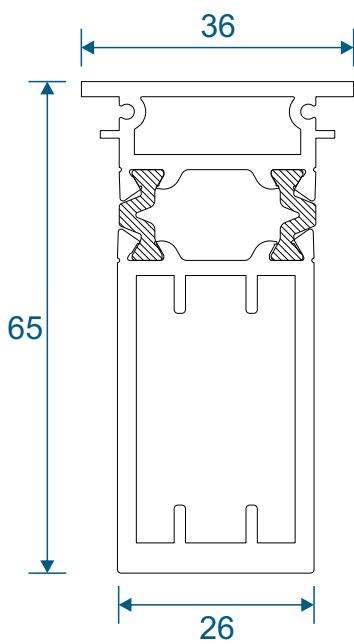

AW706 - 26mm Coupler For 58mm Frame