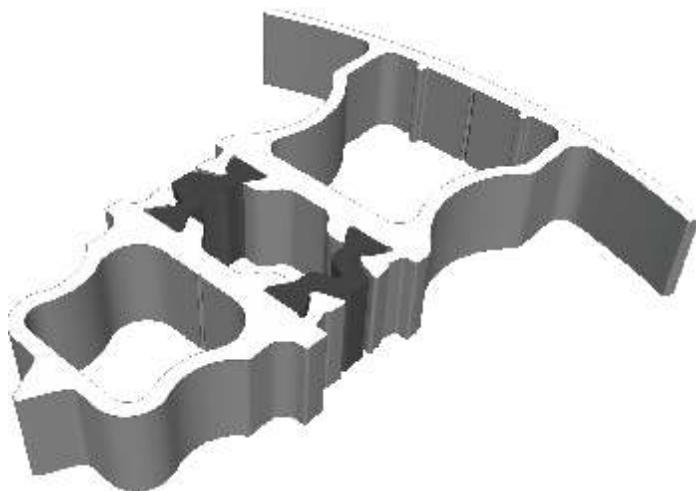

# Bay Poles

AW718 - 160° to 180° For 70mm Frame

AW717 - 140° to 160° For 70mm Frame