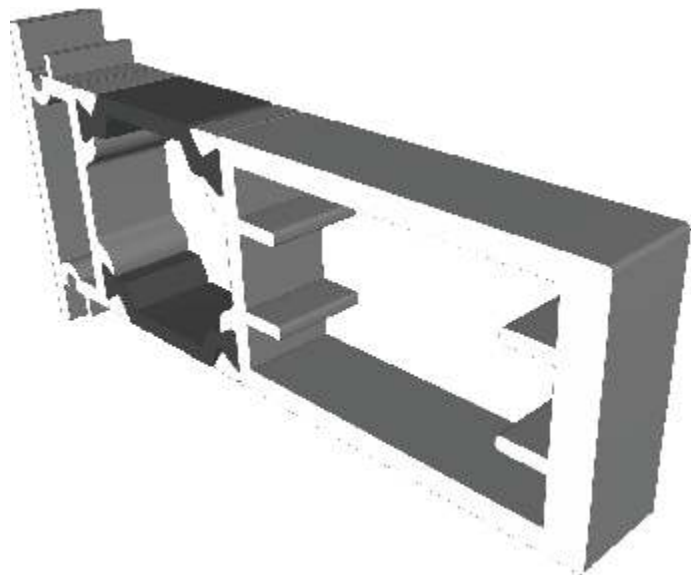

AW705 - 26mm Coupler For 70mm Frame