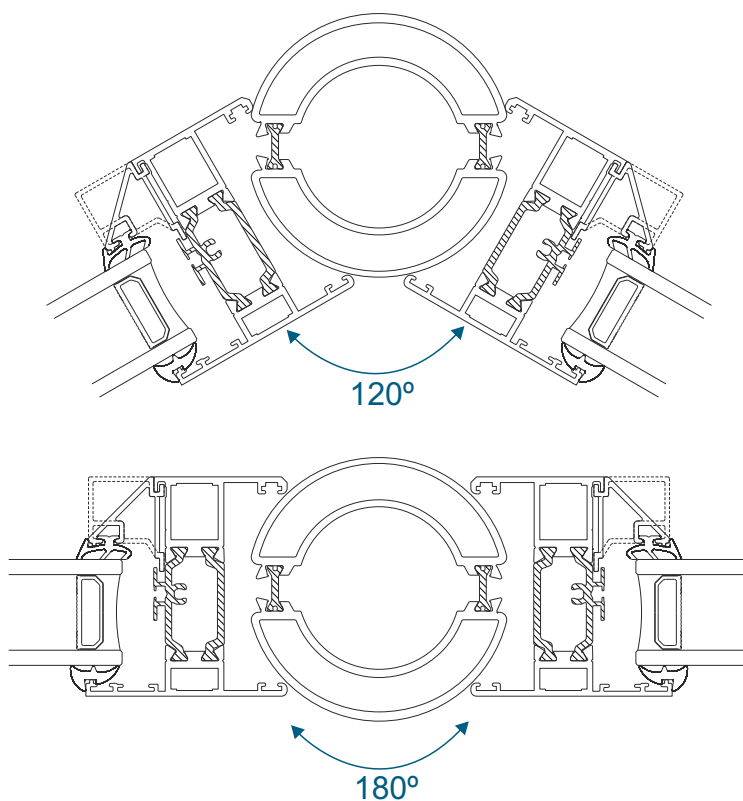

AW722 - 120° to 180° 70mm Circular Pole With 58mm Frame