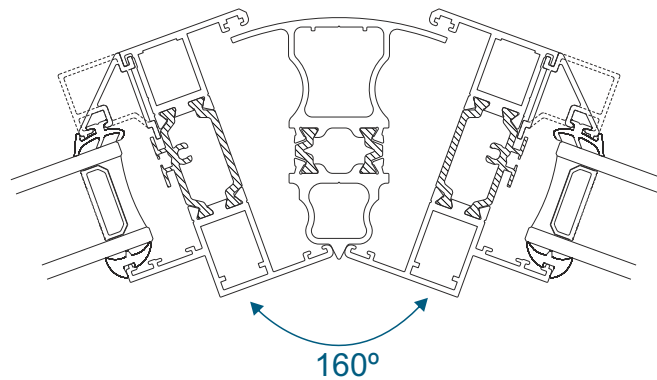

AW717 - 140° to 160° Pole For 70mm Frames