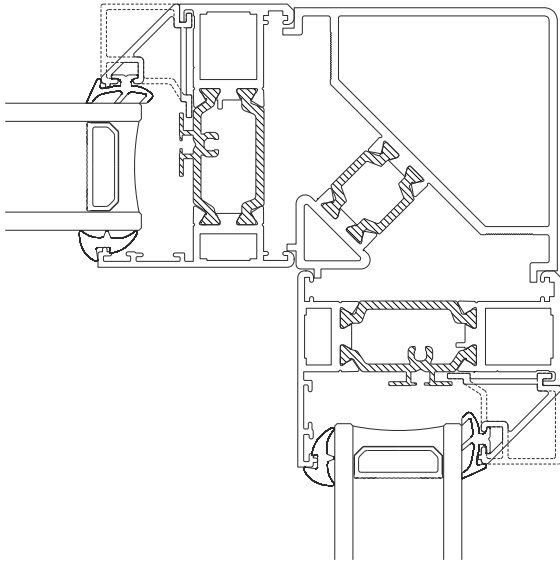

90° Corner Posts

58mm Corner Post With AW604 Frame