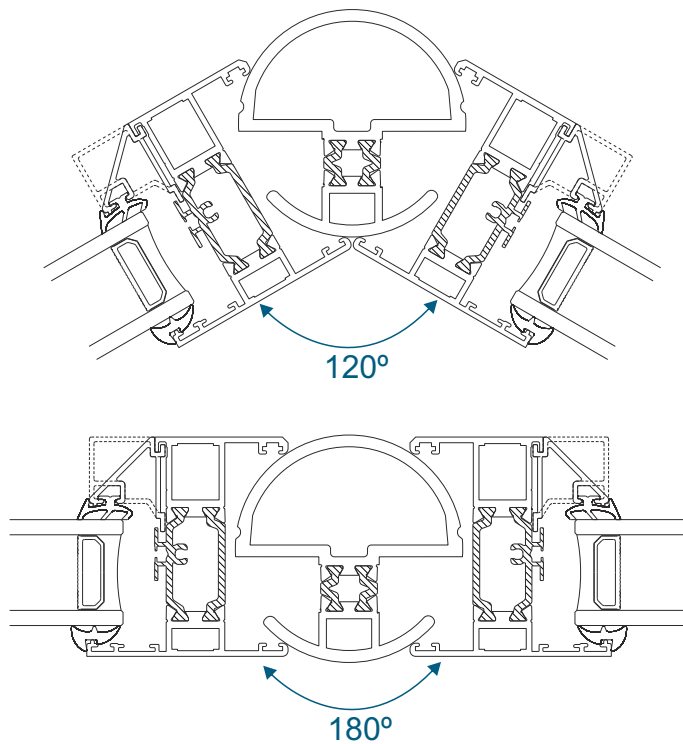

# 90° Corner Posts

58mm Corner Post With AW604 Frame

58mm Corner Post With AW605 Frame

70mm Corner Post With AW600 Frame

70mm Corner Post With AW622 Frame

# Circular Poles

## AW712 - 120° to 180° 60mm Circular Pole