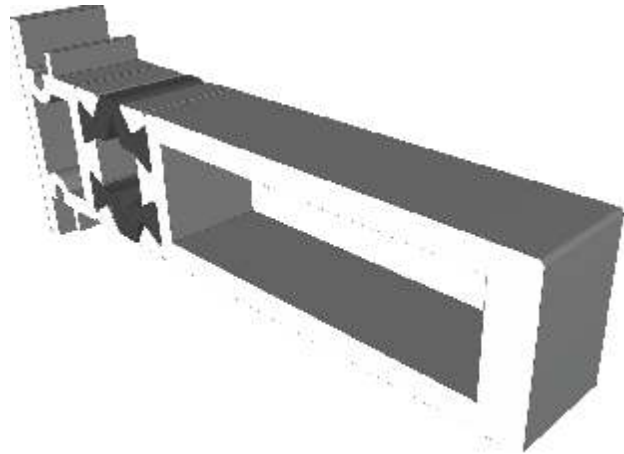

Couplers

AW703 - 15mm Coupler For 58mm Frame