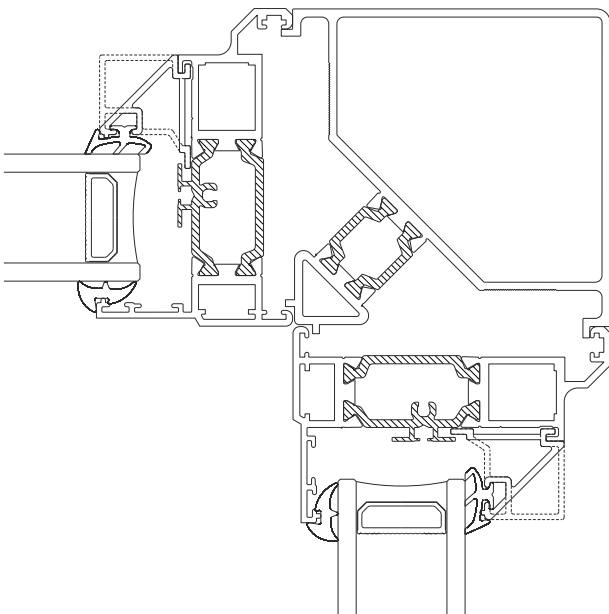

# 90° Corner Posts

58mm Corner Post With AW604 Frame

58mm Corner Post With AW605 Frame

70mm Corner Post With AW600 Frame

70mm Corner Post With AW622 Frame