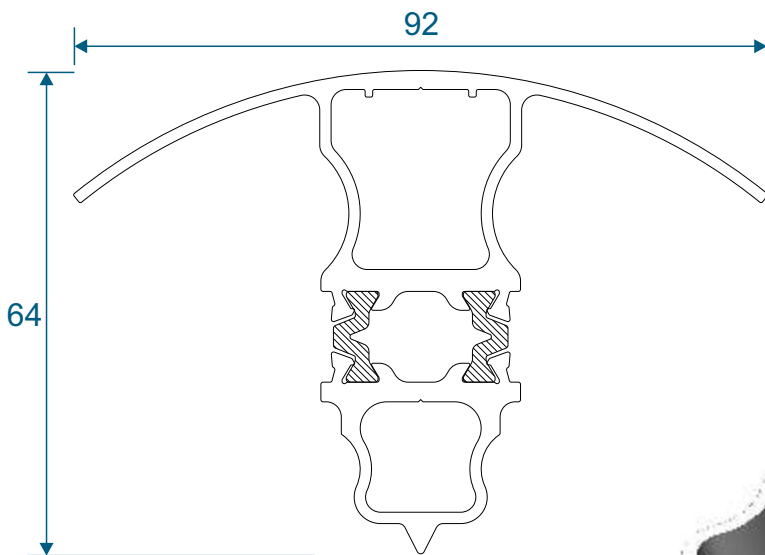

# Bay Poles

AW718 - 160° to 180° For 70mm Frame

AW717 - 140° to 160° For 70mm Frame

# Bay Poles

AW716 - 120° to 140° For 70mm Frame

AW715 - 100° to 120° For 70mm Frame