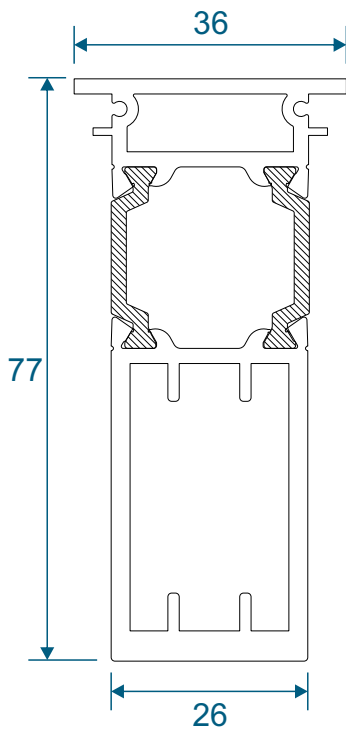

AW705 - 26mm Coupler For 70mm Frame