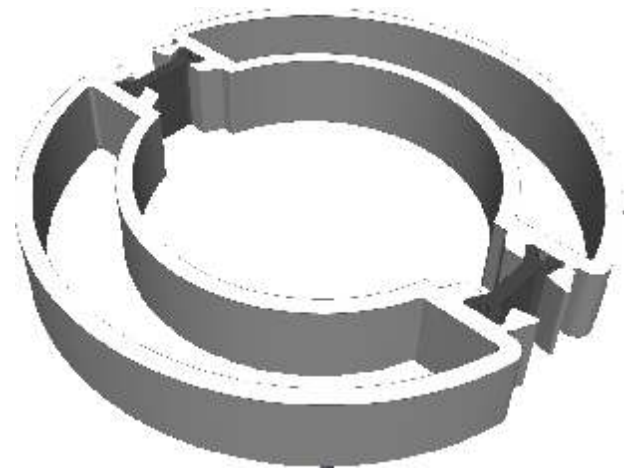

AW722 - 70mm Circular Pole