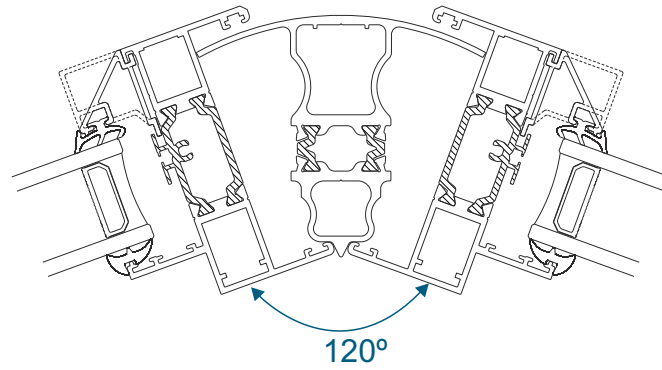

Bay Poles

AW716 - 120° to 140° Pole For 70mm Frames