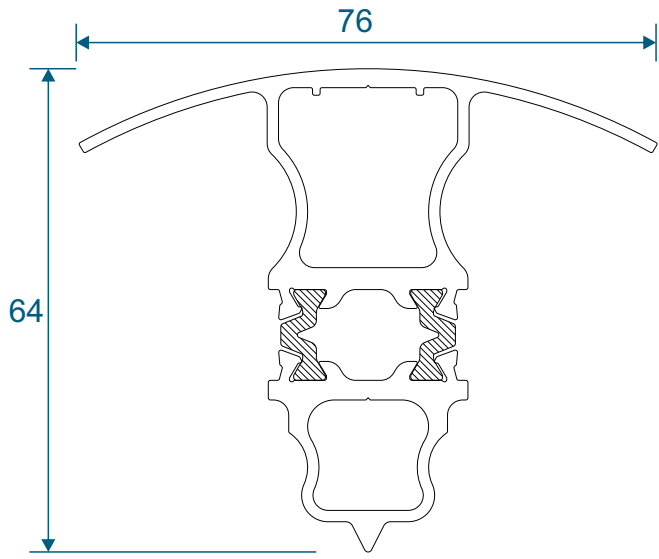

# Bay Poles

AW718 - 160° to 180° For 70mm Frame

AW717 - 140° to 160° For 70mm Frame

# Bay Poles

AW716 - 120° to 140° For 70mm Frame

AW715 - 100° to 120° For 70mm Frame