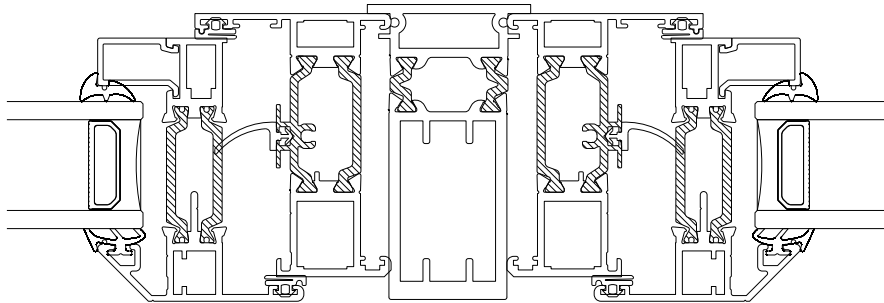

AW706 - 26mm Coupler For 58mm Frames