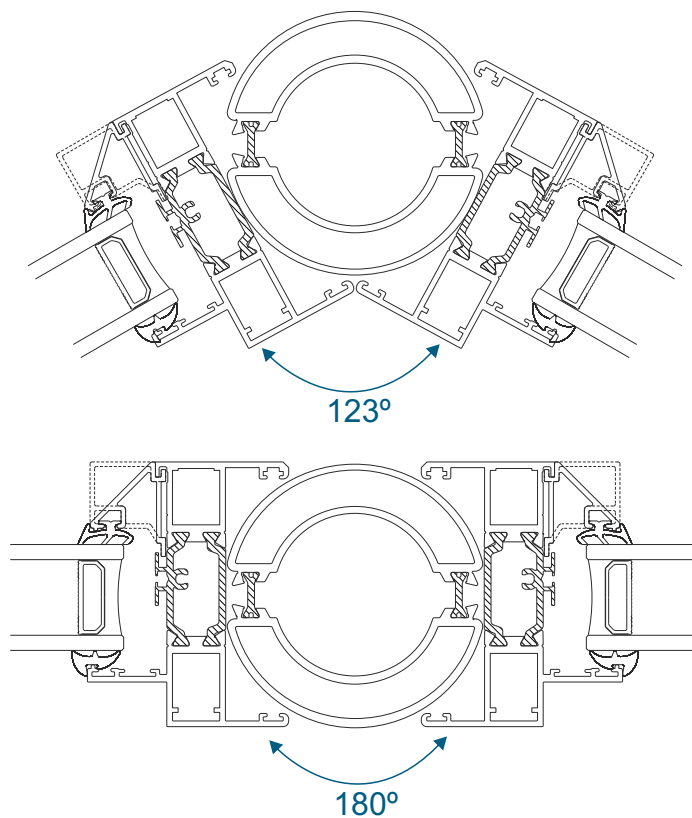

# 90° Corner Posts

58mm Corner Post With AW604 Frame

58mm Corner Post With AW605 Frame

70mm Corner Post With AW600 Frame

70mm Corner Post With AW622 Frame

# Circular Poles

## AW712 - 120° to 180° 60mm Circular Pole

## AW722 - 123° to 180° 60mm Circular Pole With 70mm Frame