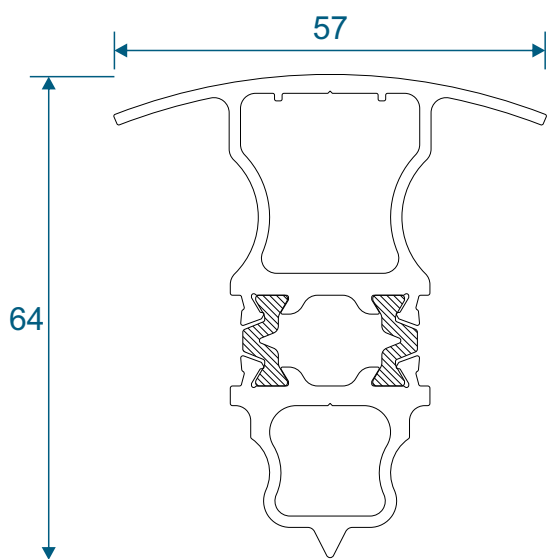

## AW722 - 70mm Circular Pole

# Bay Poles

AW718 - 160° to 180° For 70mm Frame

AW717 - 140° to 160° For 70mm Frame