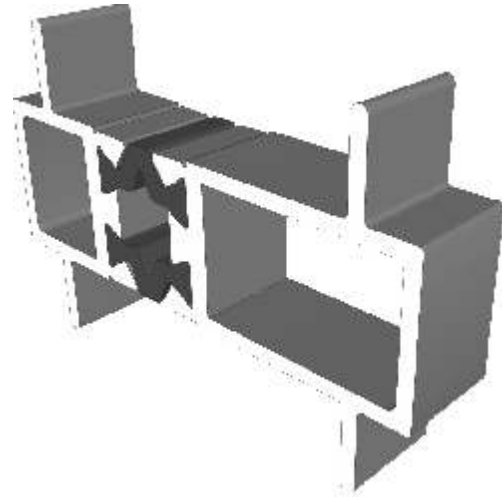

Couplers

AW710 - Hidden Coupler For 58mm Frame