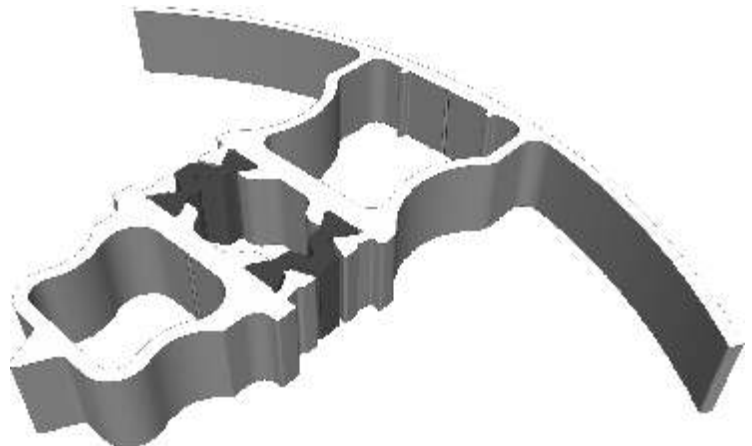

# Bay Poles

AW718 - 160° to 180° For 70mm Frame

AW717 - 140° to 160° For 70mm Frame

# Bay Poles

AW716 - 120° to 140° For 70mm Frame

AW715 - 100° to 120° For 70mm Frame